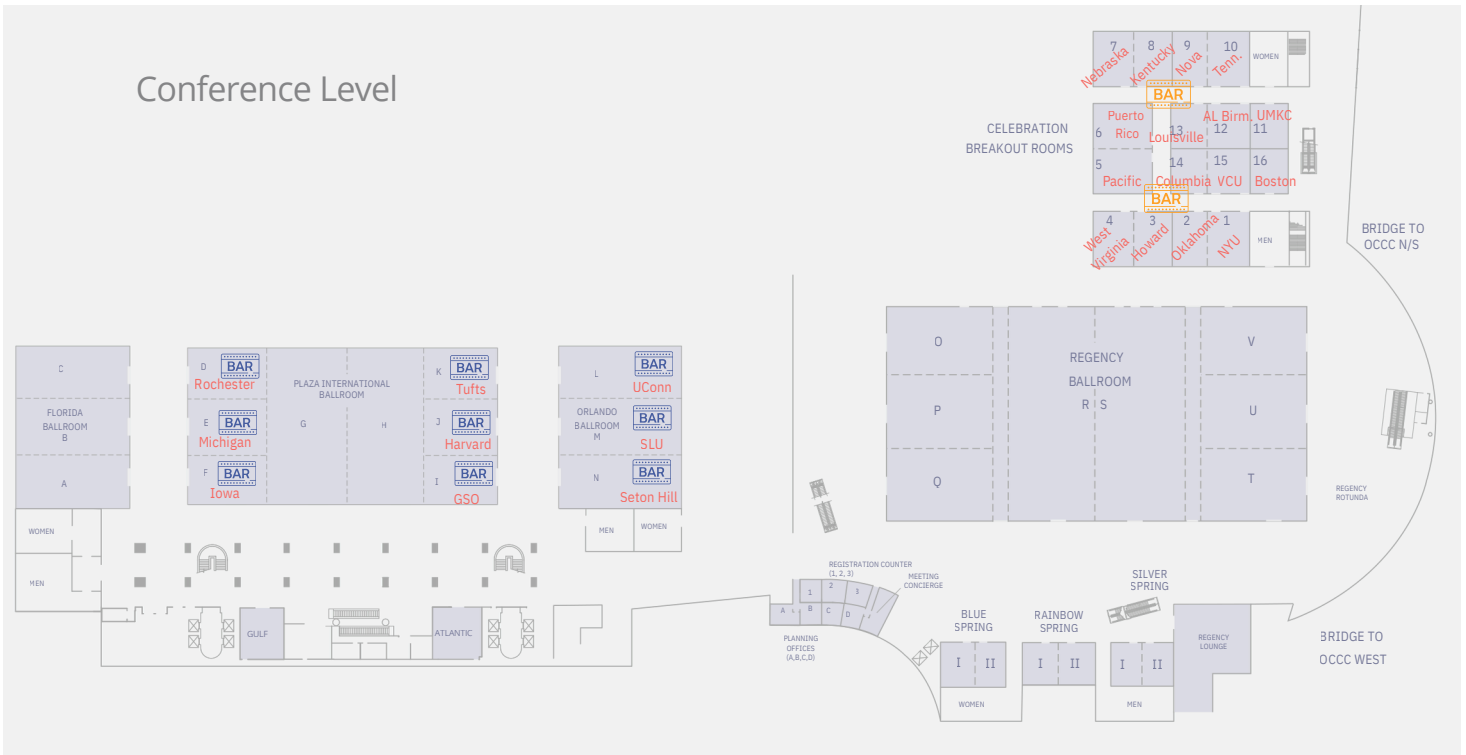

Conference Level