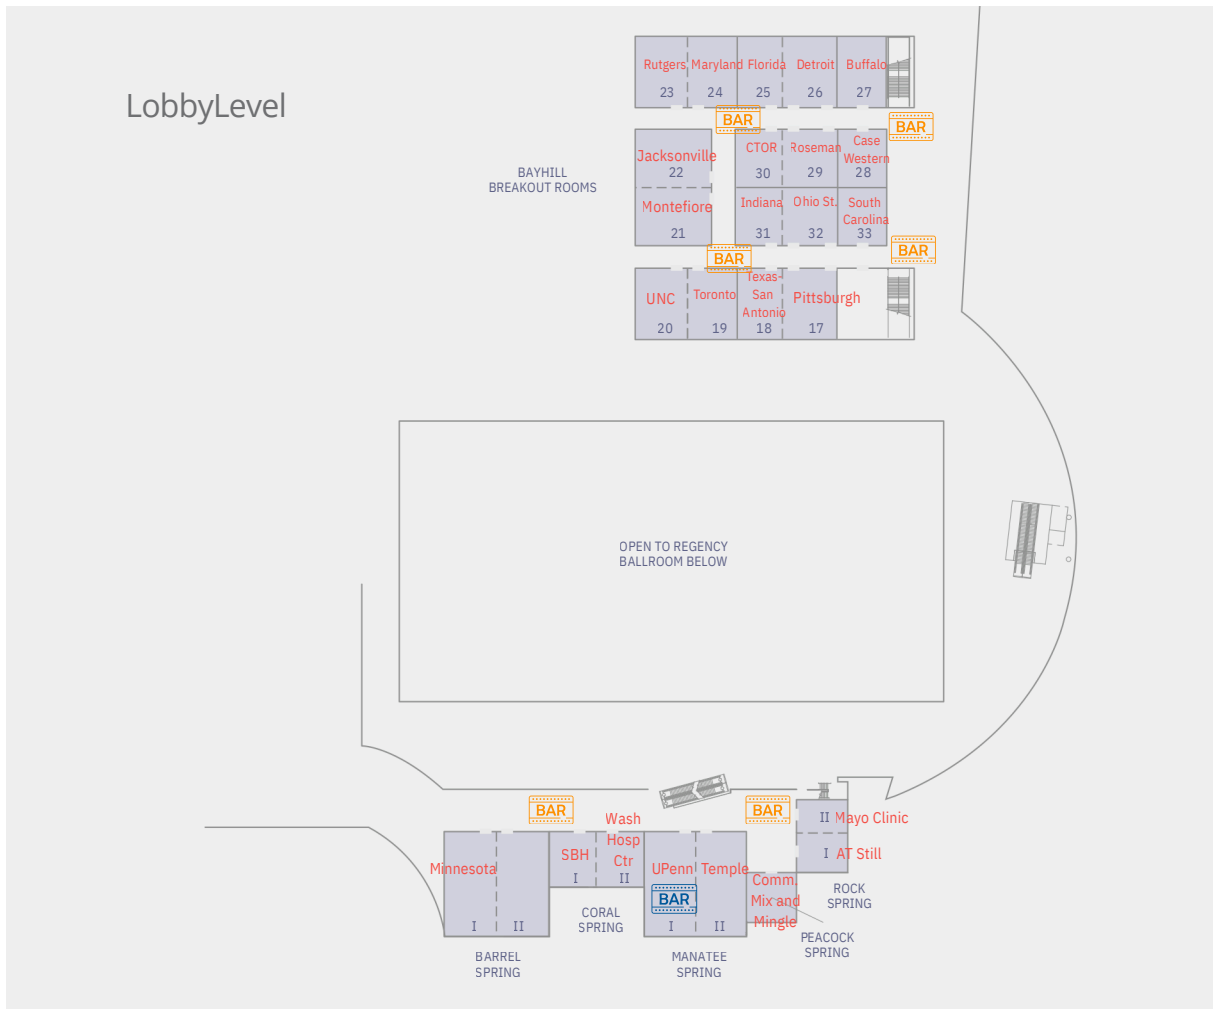

LobbyLevel