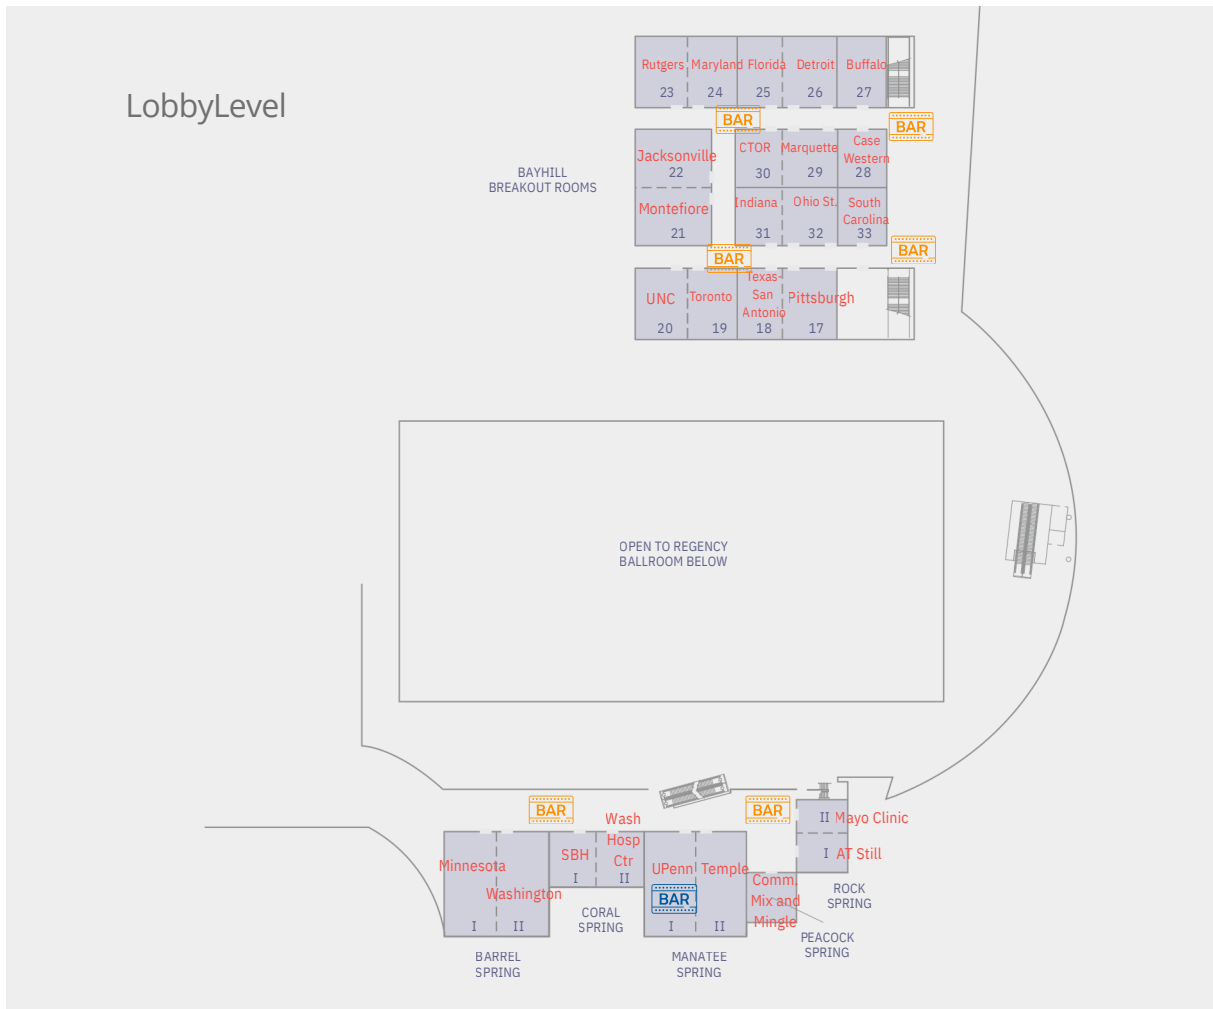

LobbyLevel