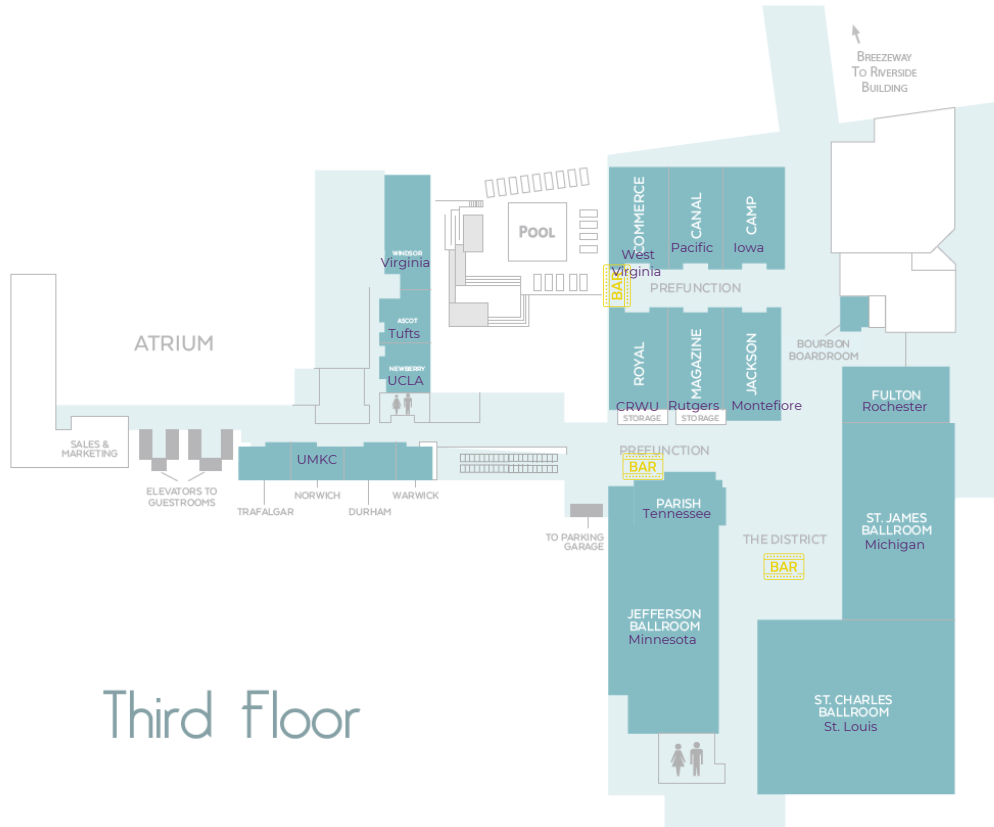

First floor

Third floor

Riverside Complex

School / Alumni Group	Event Space	Location
AT Still Univ	Chart C	Riverside
Columbia University		
CTOR Academy	Grand Salon 10	Level 1
CWRU	Royal	Level 3
Gaylord	Fulton Alley	600 Fulton Street
Georgia School of Orthodontics	Steering	Riverside
Indiana University	Port	Riverside
Marquette	Grand Salon 16	Level 1
Mayo Clinic	Durham	Level 3
Medical University of South Carolina	Winward / Leeward	Riverside
Montefiore	Jackson	Level 3
New York University	Grand Salons 19 & 22	Level 1
Oregon Health & Sciences University	Grand Salon 12	Level 1
Rutgers	Magazine	Level 3
Seton Hill	Grand Salons 21 & 24	Level 1
St. Louis University	St. Charles Ballroom	Level 3
St. Barnabas Hospital	Grand Salon 6	Level 1
Temple University	Chart A	Riverside
The Ohio State University	Chart B	Riverside
Tufts University	Ascot	Level 3
UCLA	Newberry	Level 3
UF Orthodontics	Grand Salon 7	Level 1
UMKC	Norwich	Level 3
University at Buffalo	Grand Salon 9	Level 1
University of Colorado	Quarterdeck C	Riverside
University of Connecticut		
University of Detroit Mercy	Kabacoff	Riverside
University of Illinois	Mulate's of New Orleans	201 Julia Street
University of Iowa	Camp	Level 3
University of Louisville	Starboard	Riverside
University of Maryland	Quarterdeck A	Riverside
University of Michigan	St. James Ballroom	Level 3
University of Minnesota	Jefferson Ballroom	Level 3
University of Oklahoma	Grand Salon 18	Level 1
University of Pennsylvania	River	Riverside
University of Pittsburgh	Compass	Riverside
University of Puerto Rico	Bridge	Riverside
University of Rochester - Eastman	Fulton	Level 3
University of Tennessee	Parish	Level 3
University of the Pacific	Canal	Level 3
University of Washington	Quarterdeck B	Riverside
Virginia Commonwealth University	Windsor	Level 3
Washington Hospital Center / CNMC	Grand Salon 4	Level 1
West Virginia University	Commerce	Level 3